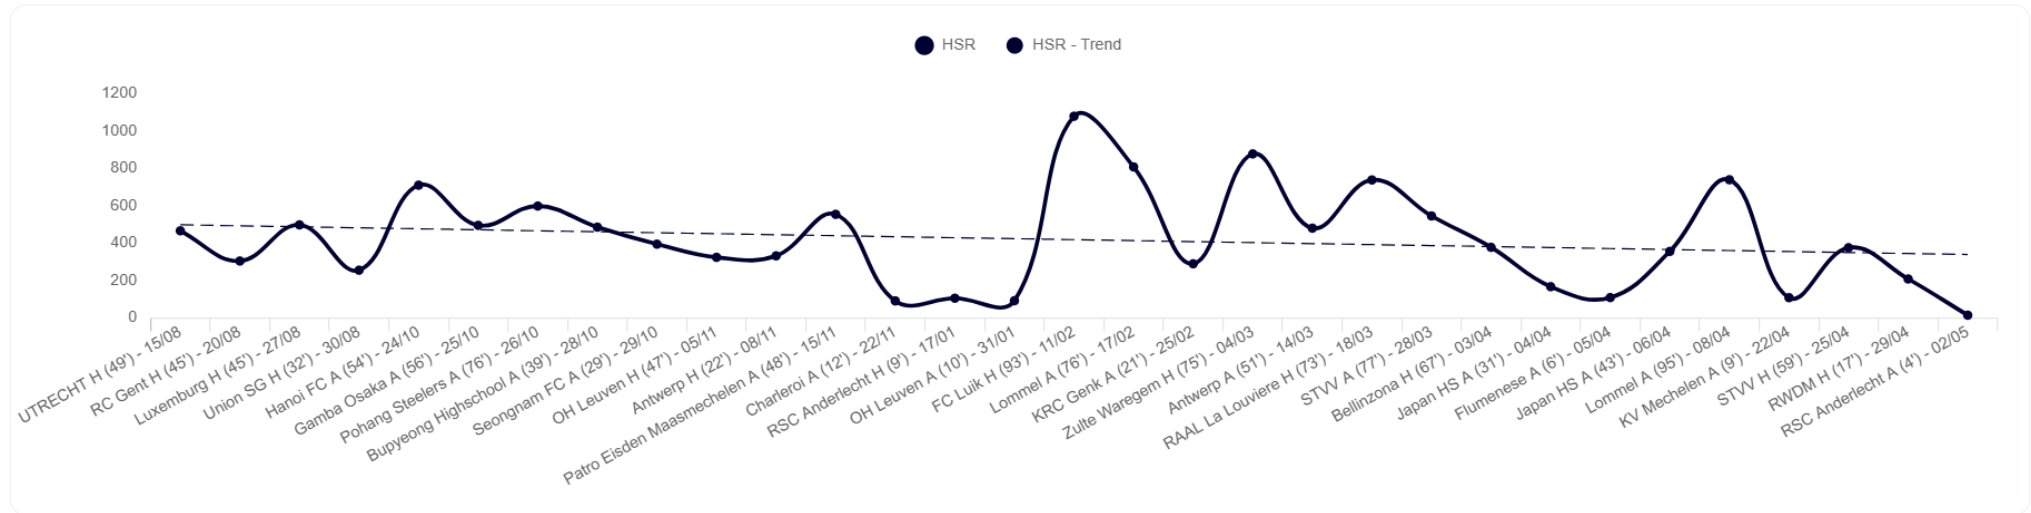

GAMES OVERVIEW FULL GAME

Salazar Leandro (16/06/2025 - 11/05/2026)

Total Distance

HSR