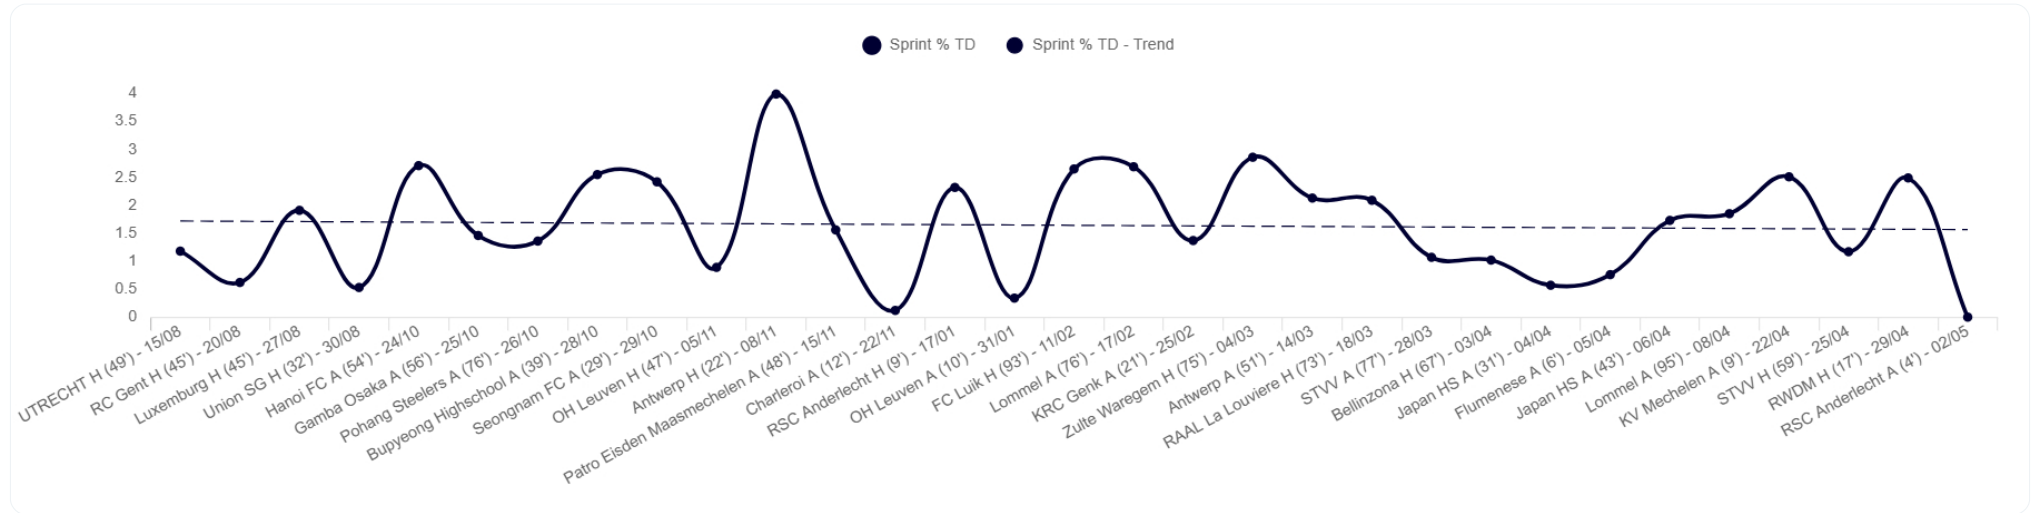

# GAMES OVERVIEW FULL GAME

Salazar Leandro (16/06/2025 - 11/05/2026)

HSR % TD

>25 km/h

# GAMES OVERVIEW FULL GAME

Salazar Leandro (16/06/2025 - 11/05/2026)

>25 km/h % TD

Max Speed