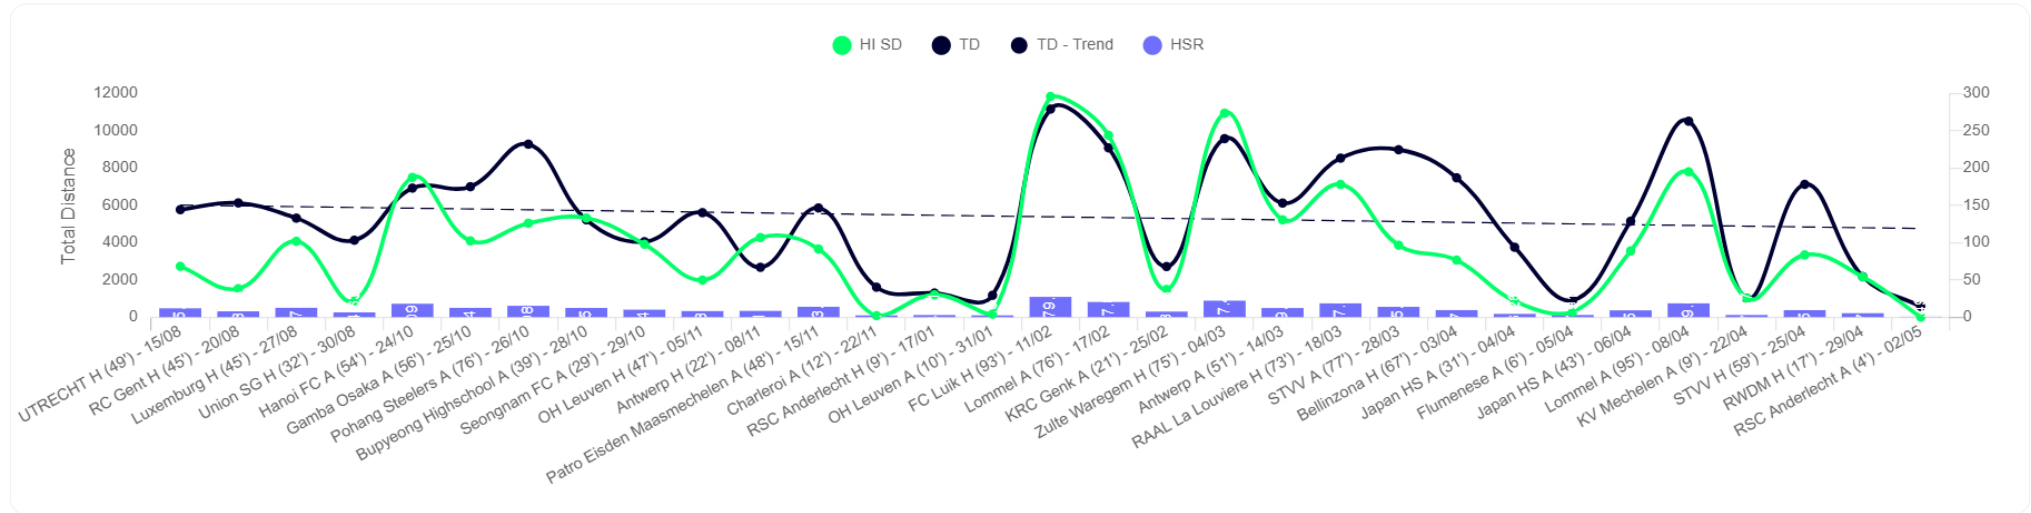

GAMES OVERVIEW FULL GAME

Salazar Leandro (16/06/2025 - 11/05/2026)

Power High Speed