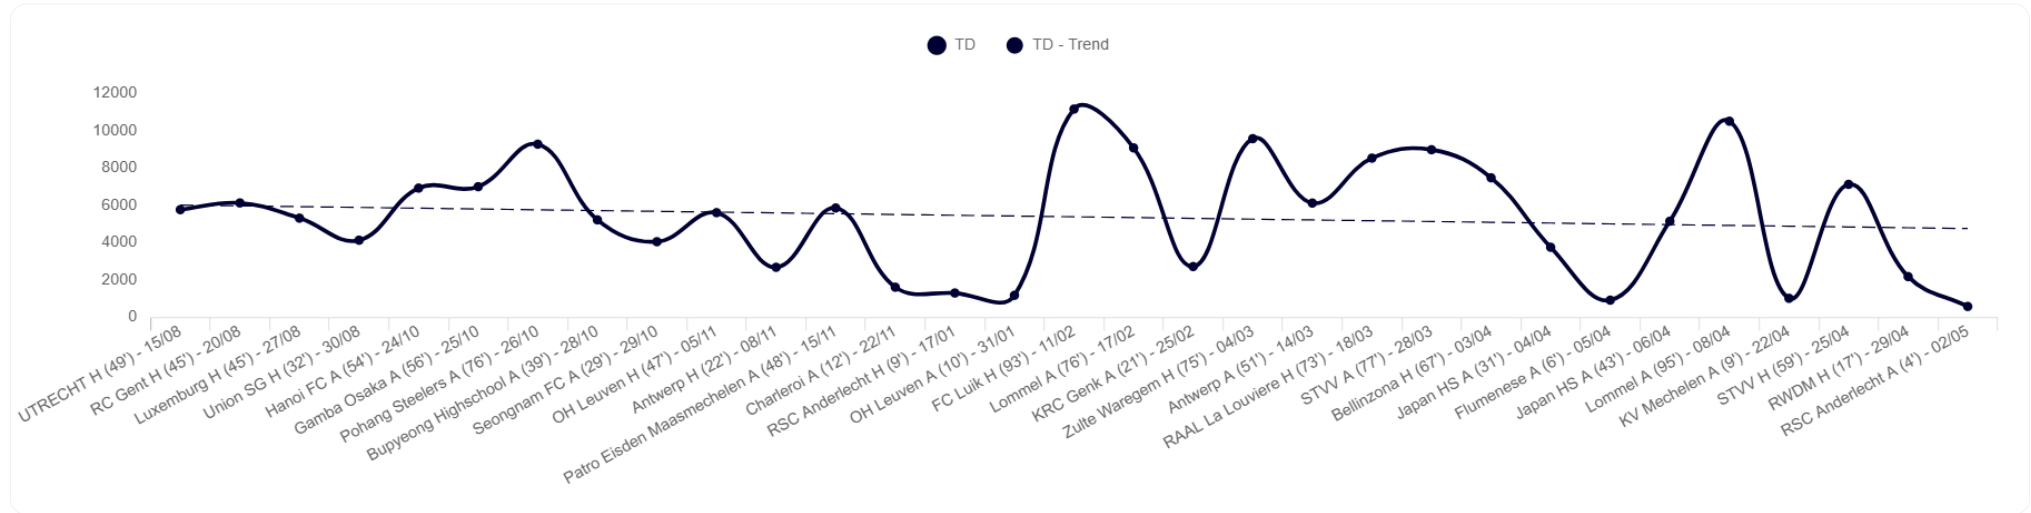

GAMES OVERVIEW FULL GAME

Salazar Leandro (16/06/2025 - 11/05/2026)

Total Distance