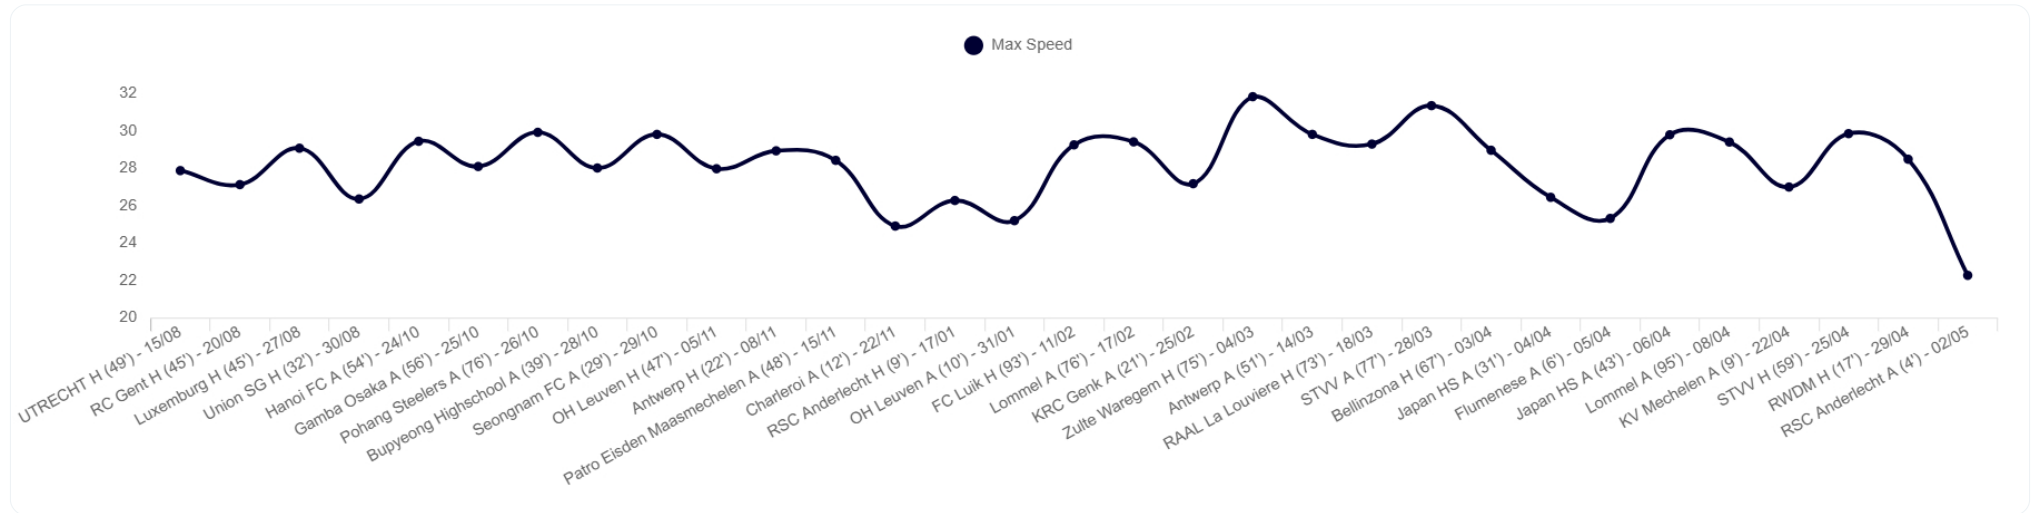

# GAMES OVERVIEW FULL GAME

Salazar Leandro (16/06/2025 - 11/05/2026)

HSR % TD

>25 km/h

# GAMES OVERVIEW FULL GAME

Salazar Leandro (16/06/2025 - 11/05/2026)

>25 km/h % TD

Max Speed